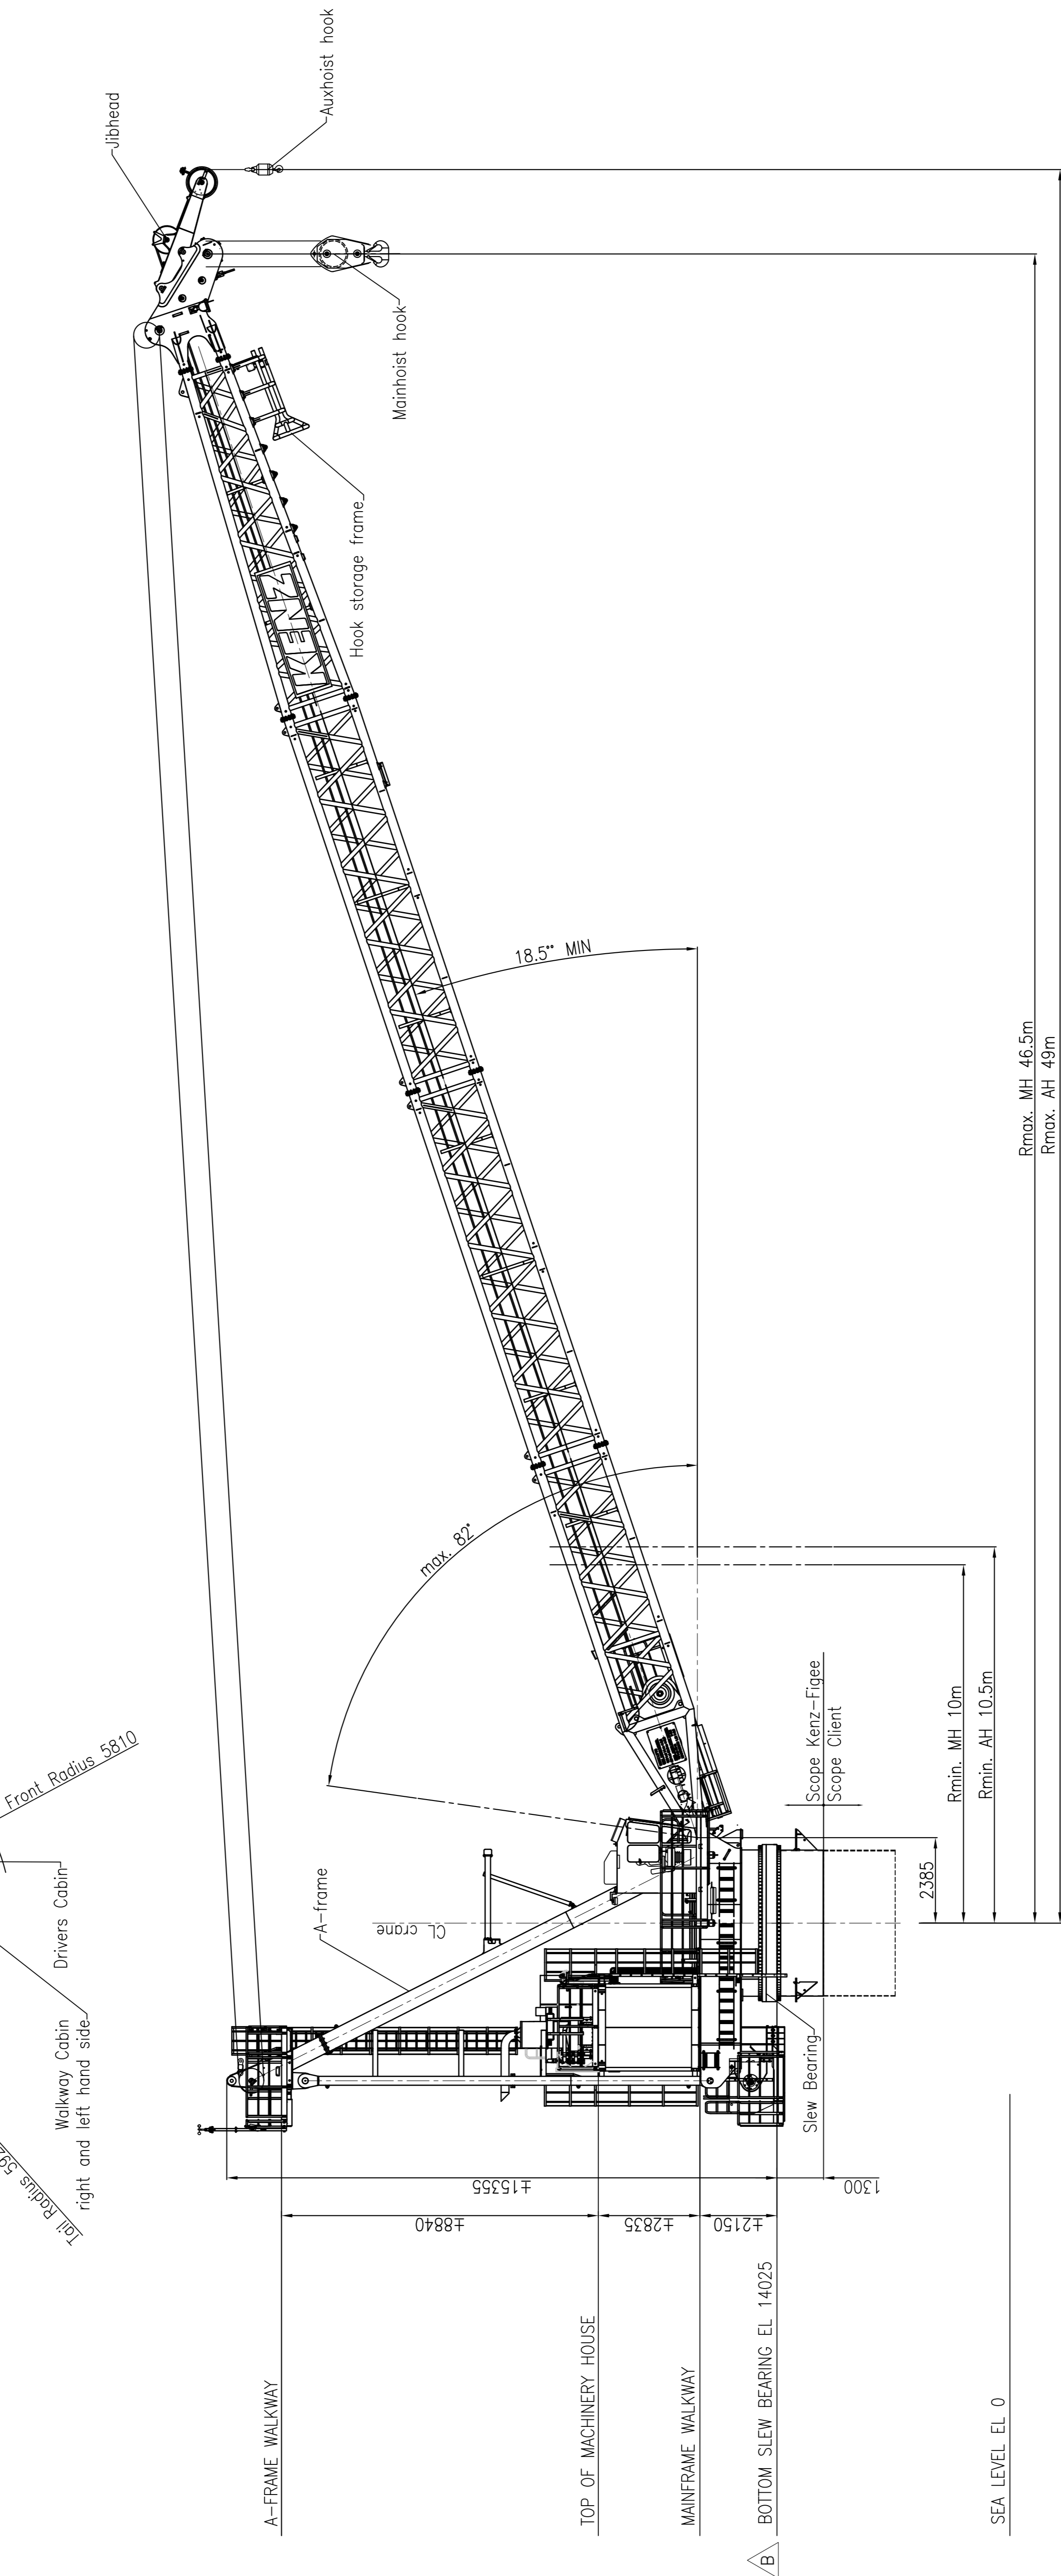

TOPVIEW (Boom horizontal)

BK 090414 Exhaust added

SEI 050913

MBL 090913

DHC 100/4000 O.S.

General Arrangement Crane

No 100

P324N001

0010_000

1 1 C